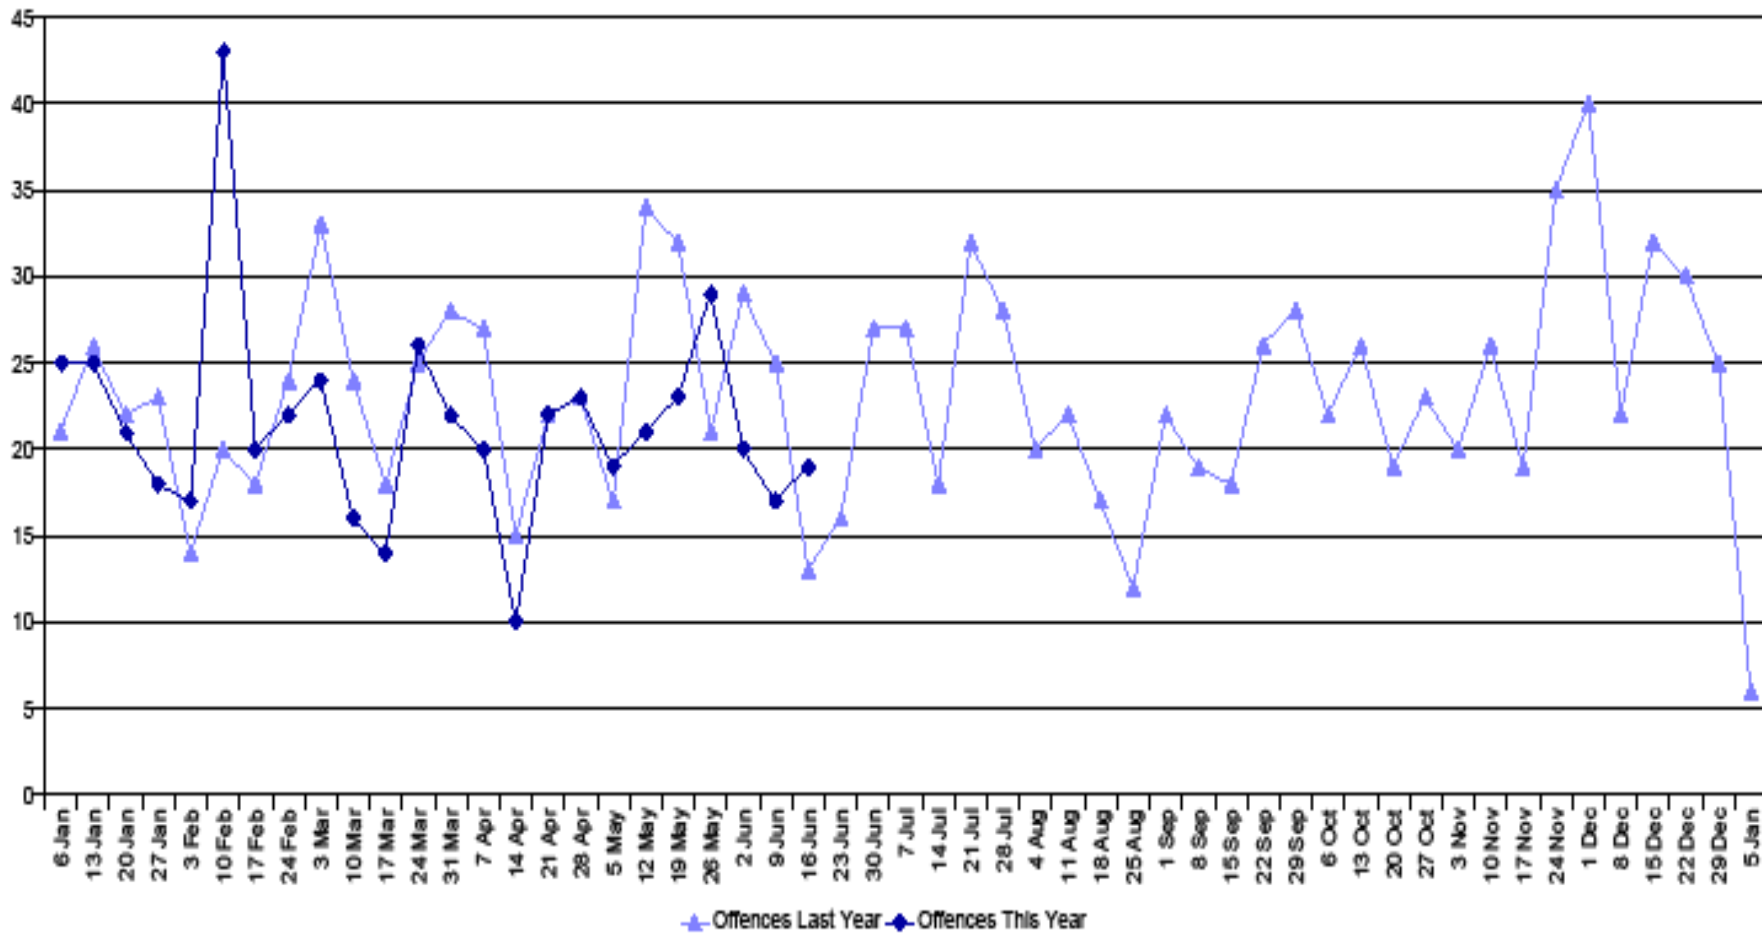

Weekly Personal Robbery Performance - Lewisham

**METROPOLITAN
POLICE**

TOTAL POLICING