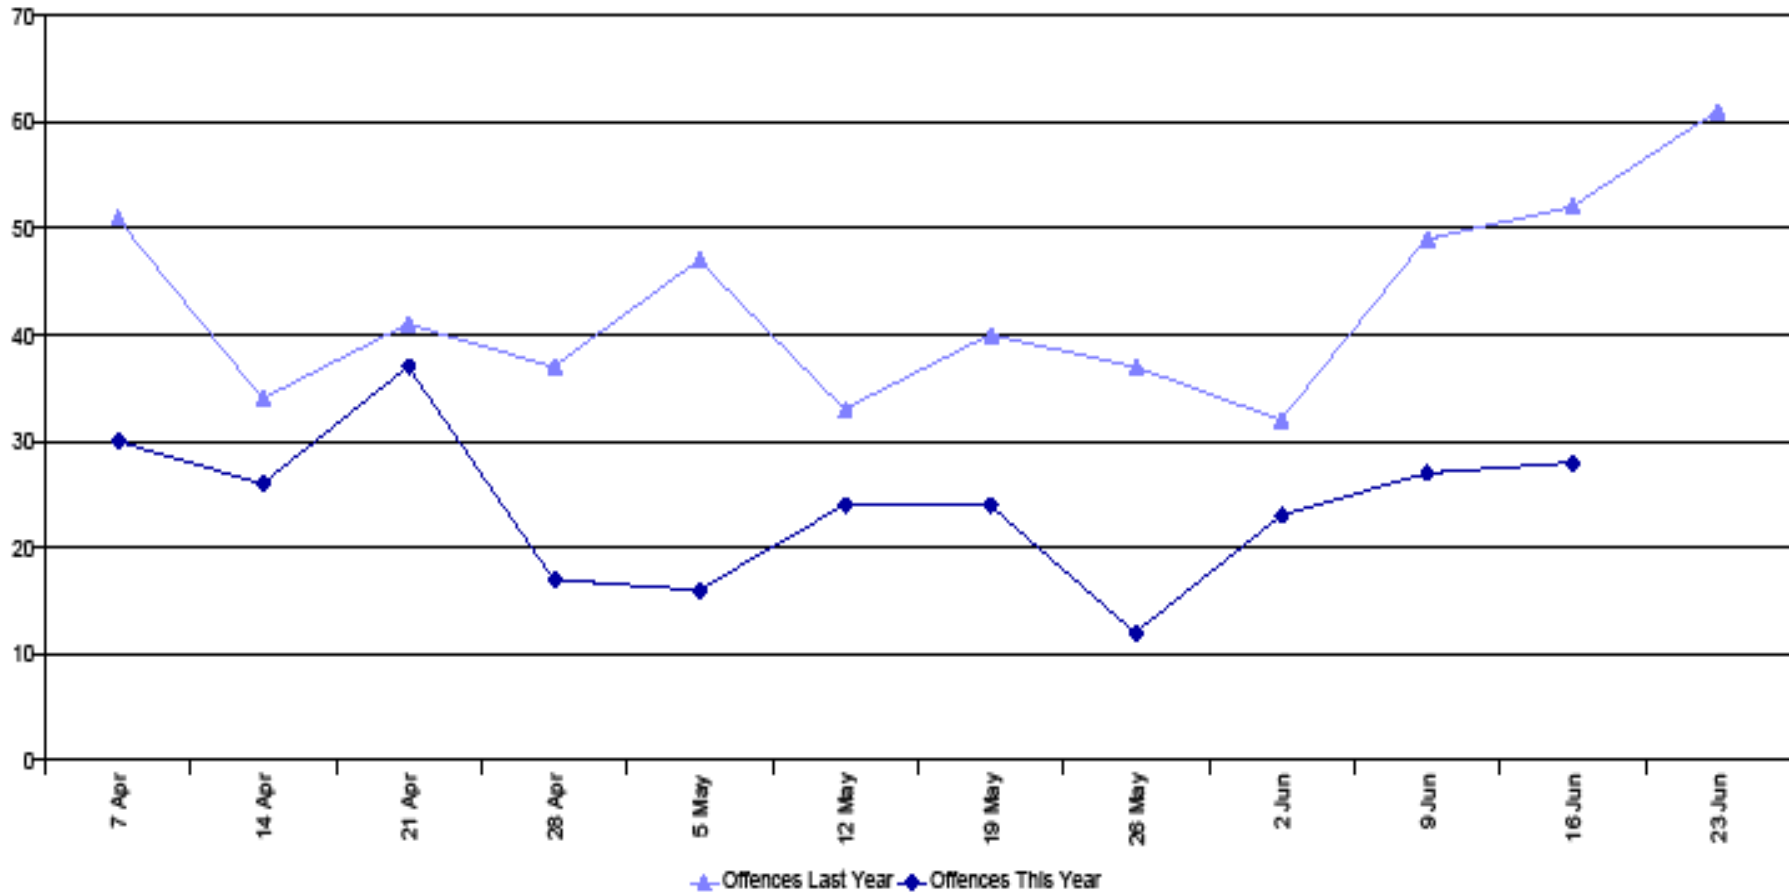

Weekly Theft from Motor Vehicle Performance - Lewisham

**METROPOLITAN
POLICE**

TOTAL POLICING