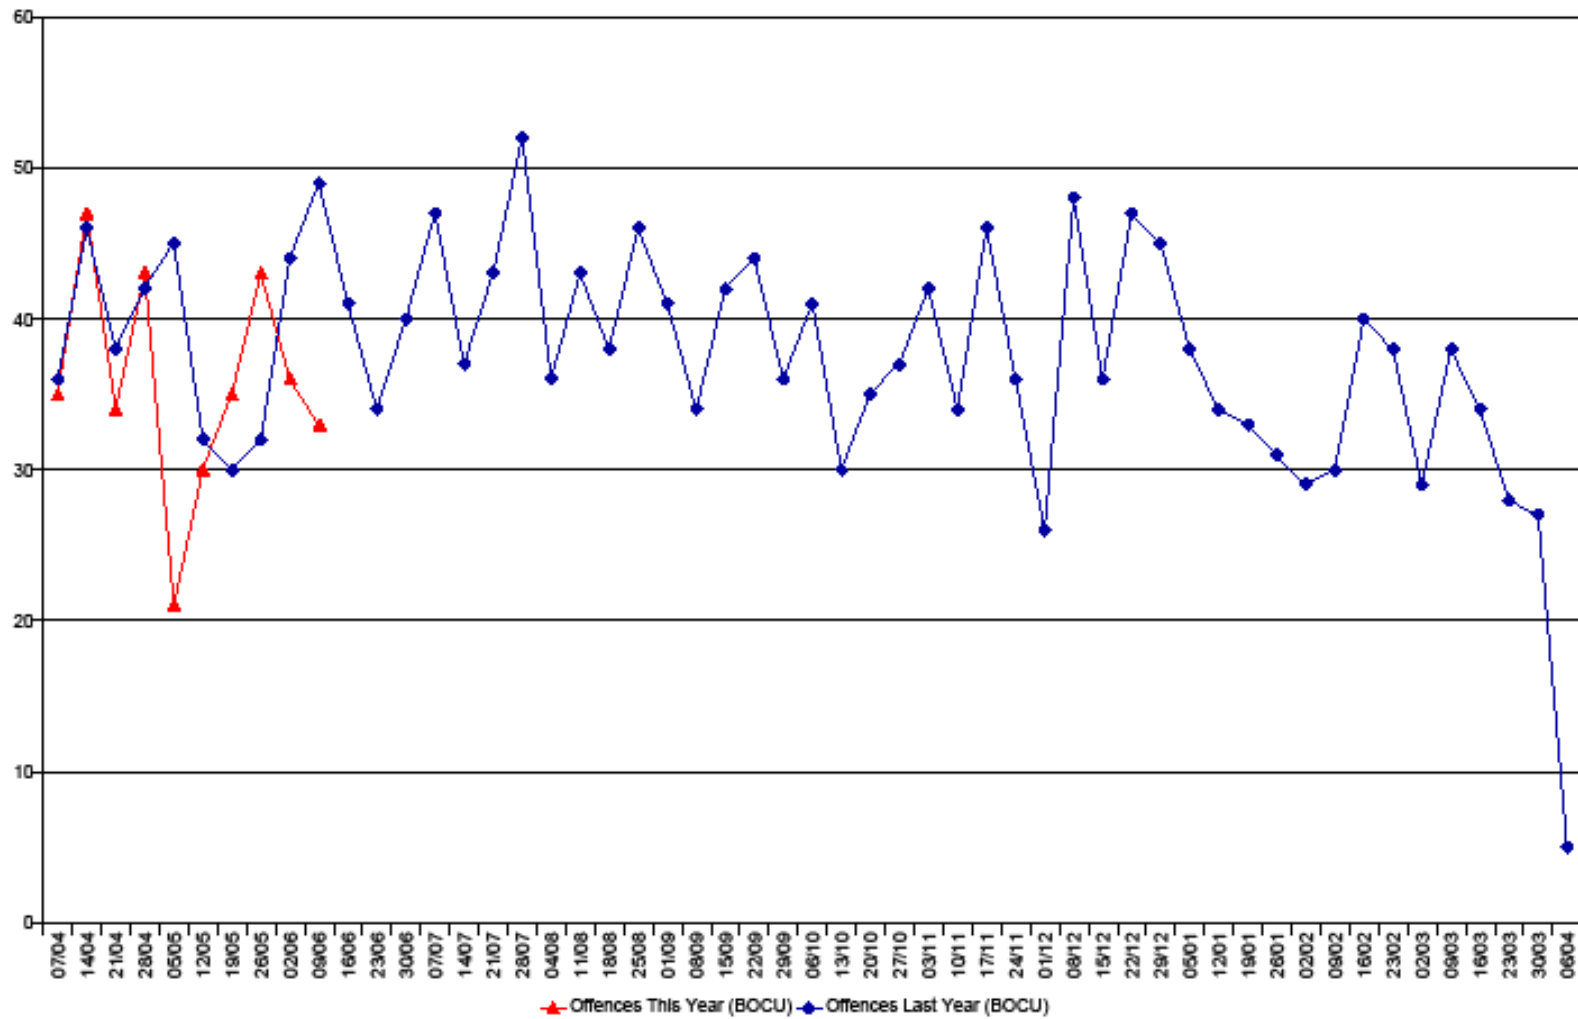

Domestic Violence between 01/04/2013 and 09/06/2013 by Week for PL

**METROPOLITAN
POLICE**

TOTAL POLICING