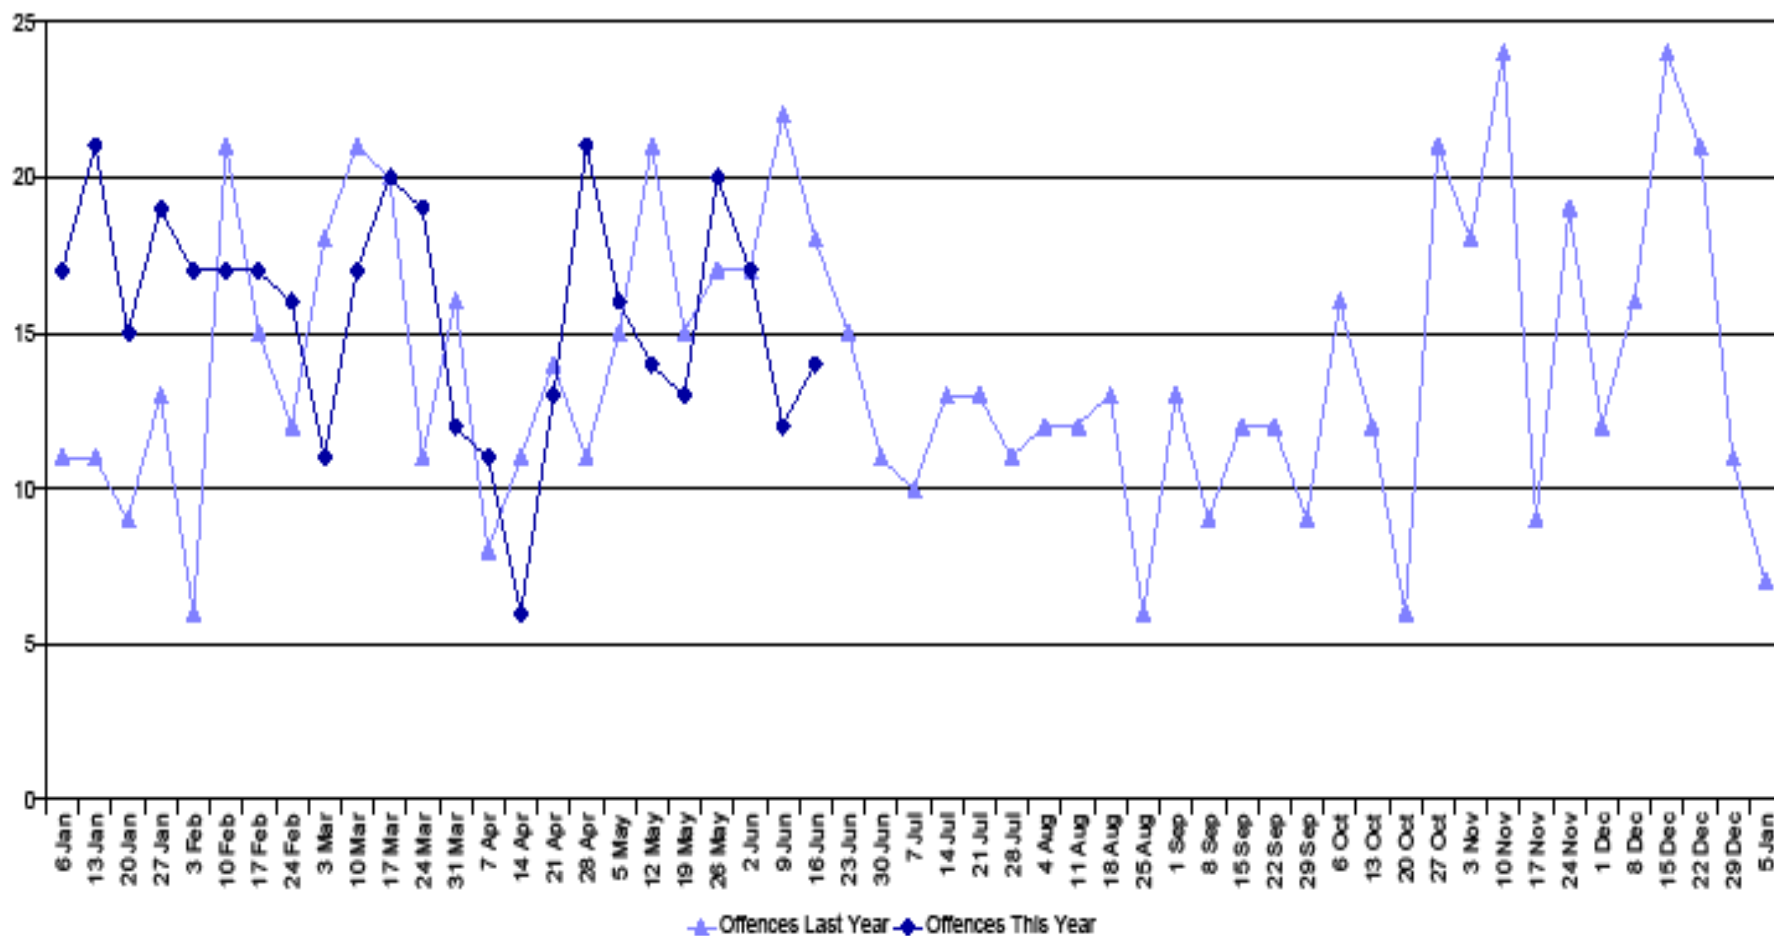

Weekly Theft Person Performance - Lewisham

**METROPOLITAN
POLICE**

TOTAL POLICING