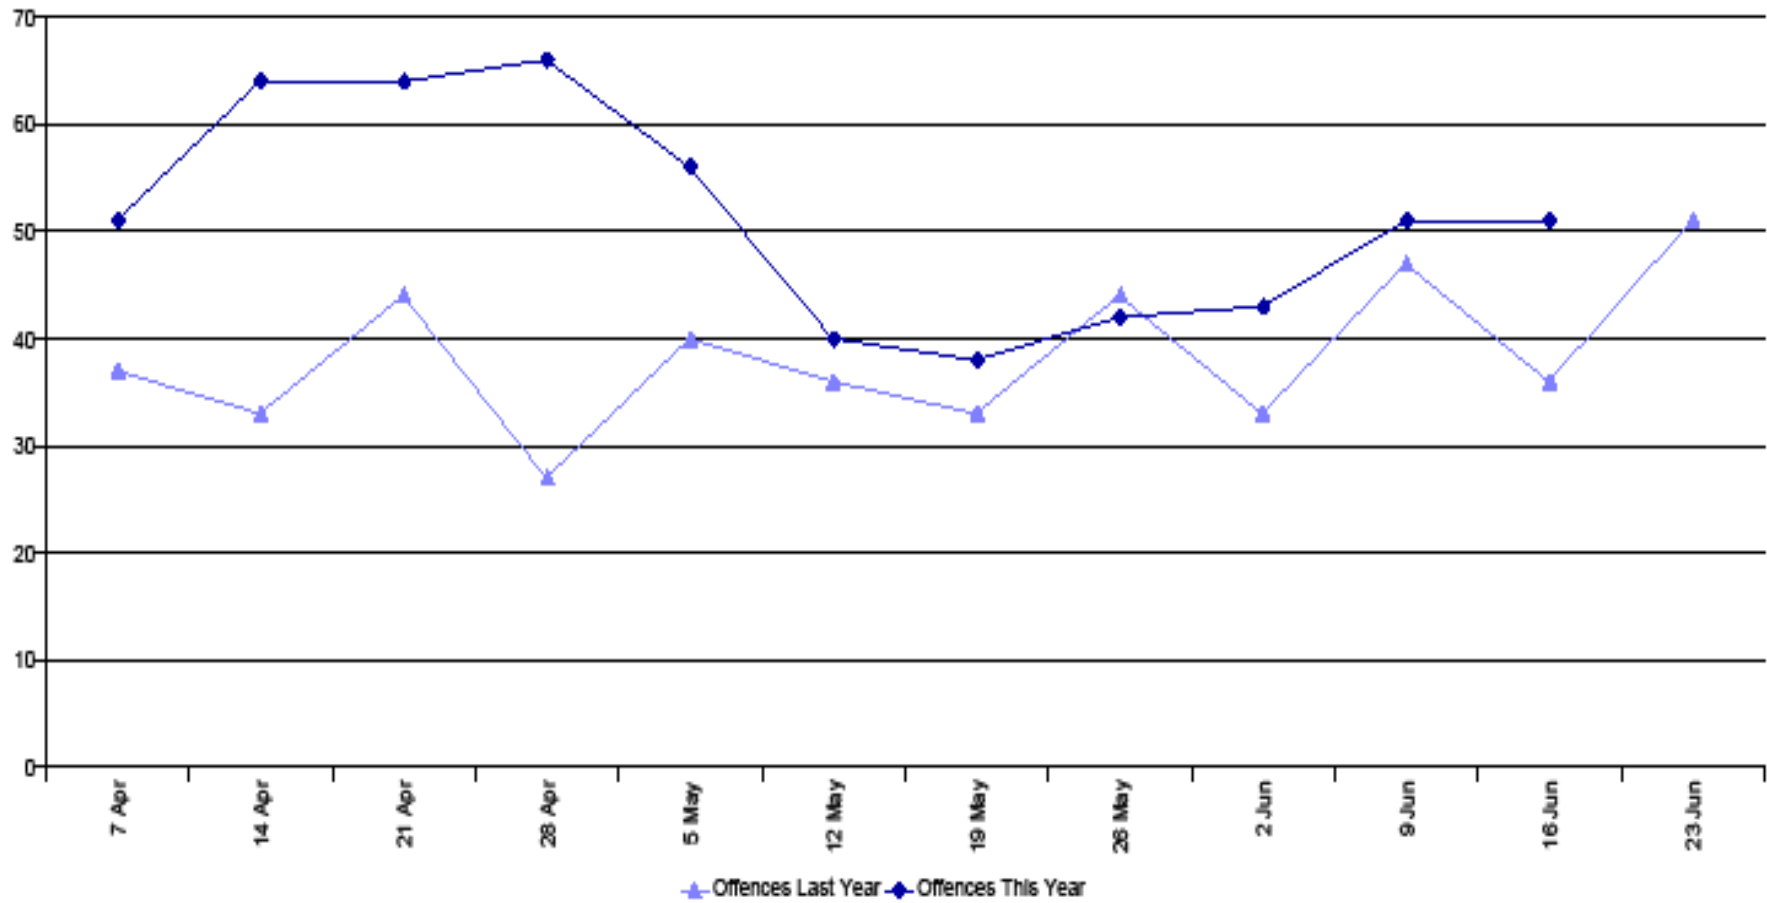

Weekly Residential Burglary Performance - Lewisham

**METROPOLITAN
POLICE**

TOTAL POLICING