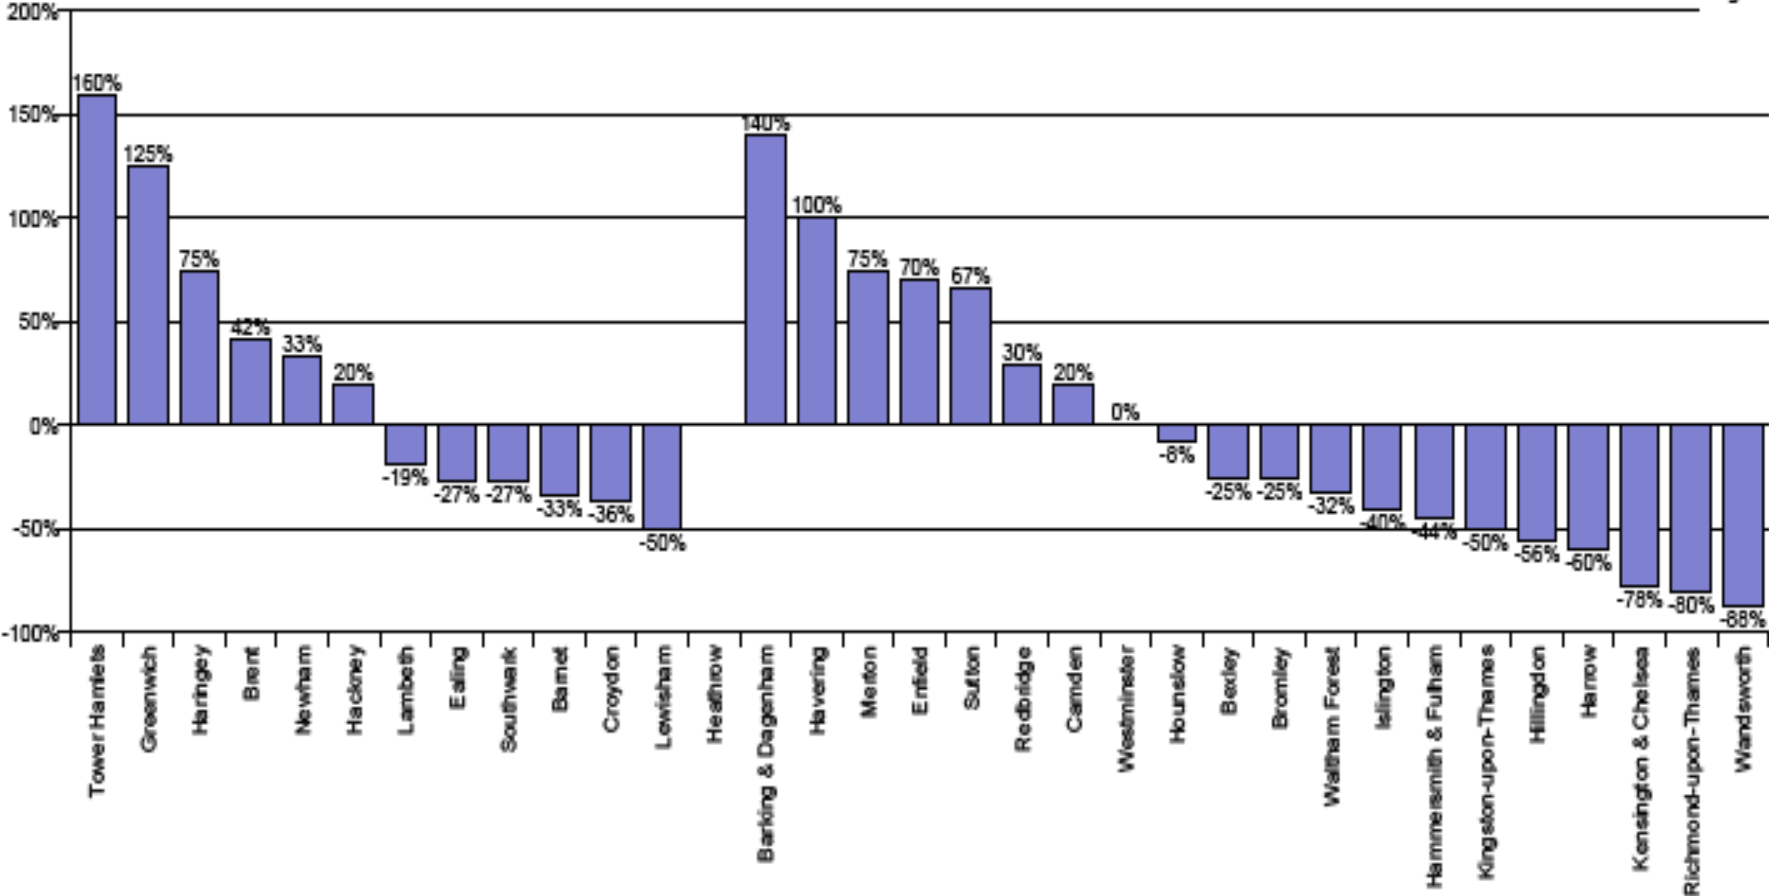

TOTAL POLICING

Knife Crime Offences and Sanction Detections - Lewisham

**METROPOLITAN
POLICE**

TOTAL POLICING

Gun Crime - Lewisham

Figure 1

**METROPOLITAN
POLICE**

TOTAL POLICING

Domestic Violence between 01/04/2013 and 09/06/2013 by Week for PL

**METROPOLITAN
POLICE**

TOTAL POLICING

Taser usage by Lewisham Borough Officers

During the last three months Lewisham Borough Officers have used taser on the following occasions

- Number of occasions where the taser has been drawn **10**
- Number of occasions where the taser has been aimed (red dot) **12**
- Number of occasions where the taser has been fired **1**

**METROPOLITAN
POLICE**