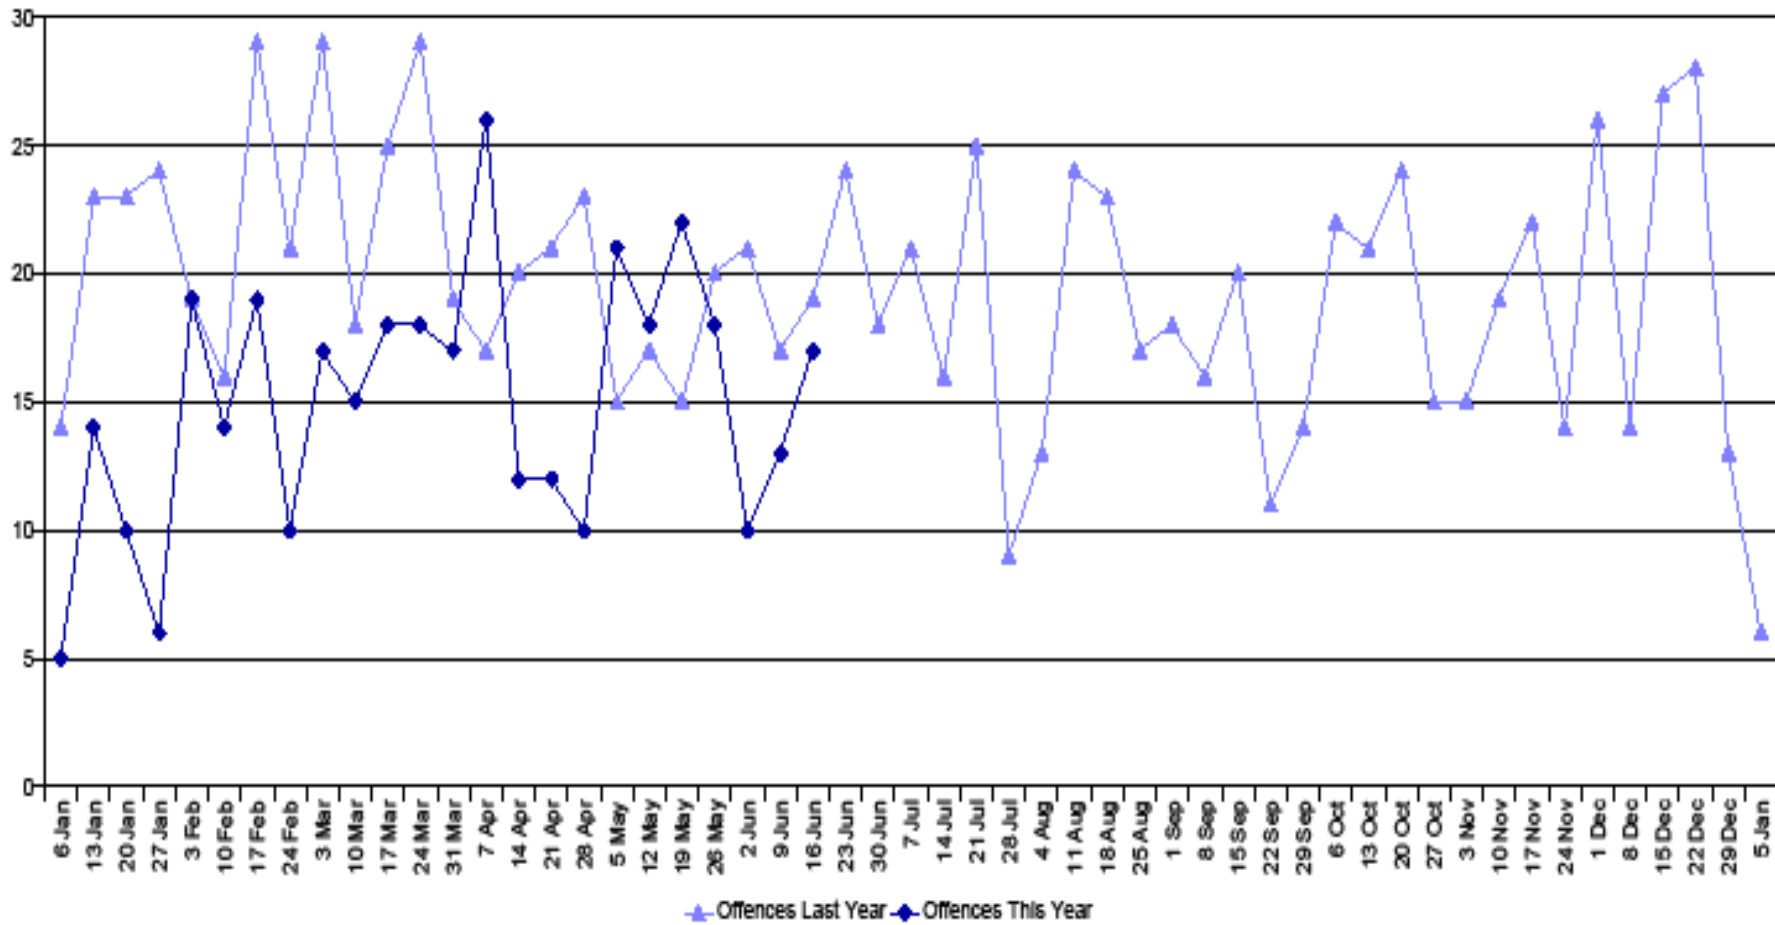

Weekly Non-Residential Burglary Performance - Lewisham

**METROPOLITAN
POLICE**

TOTAL POLICING