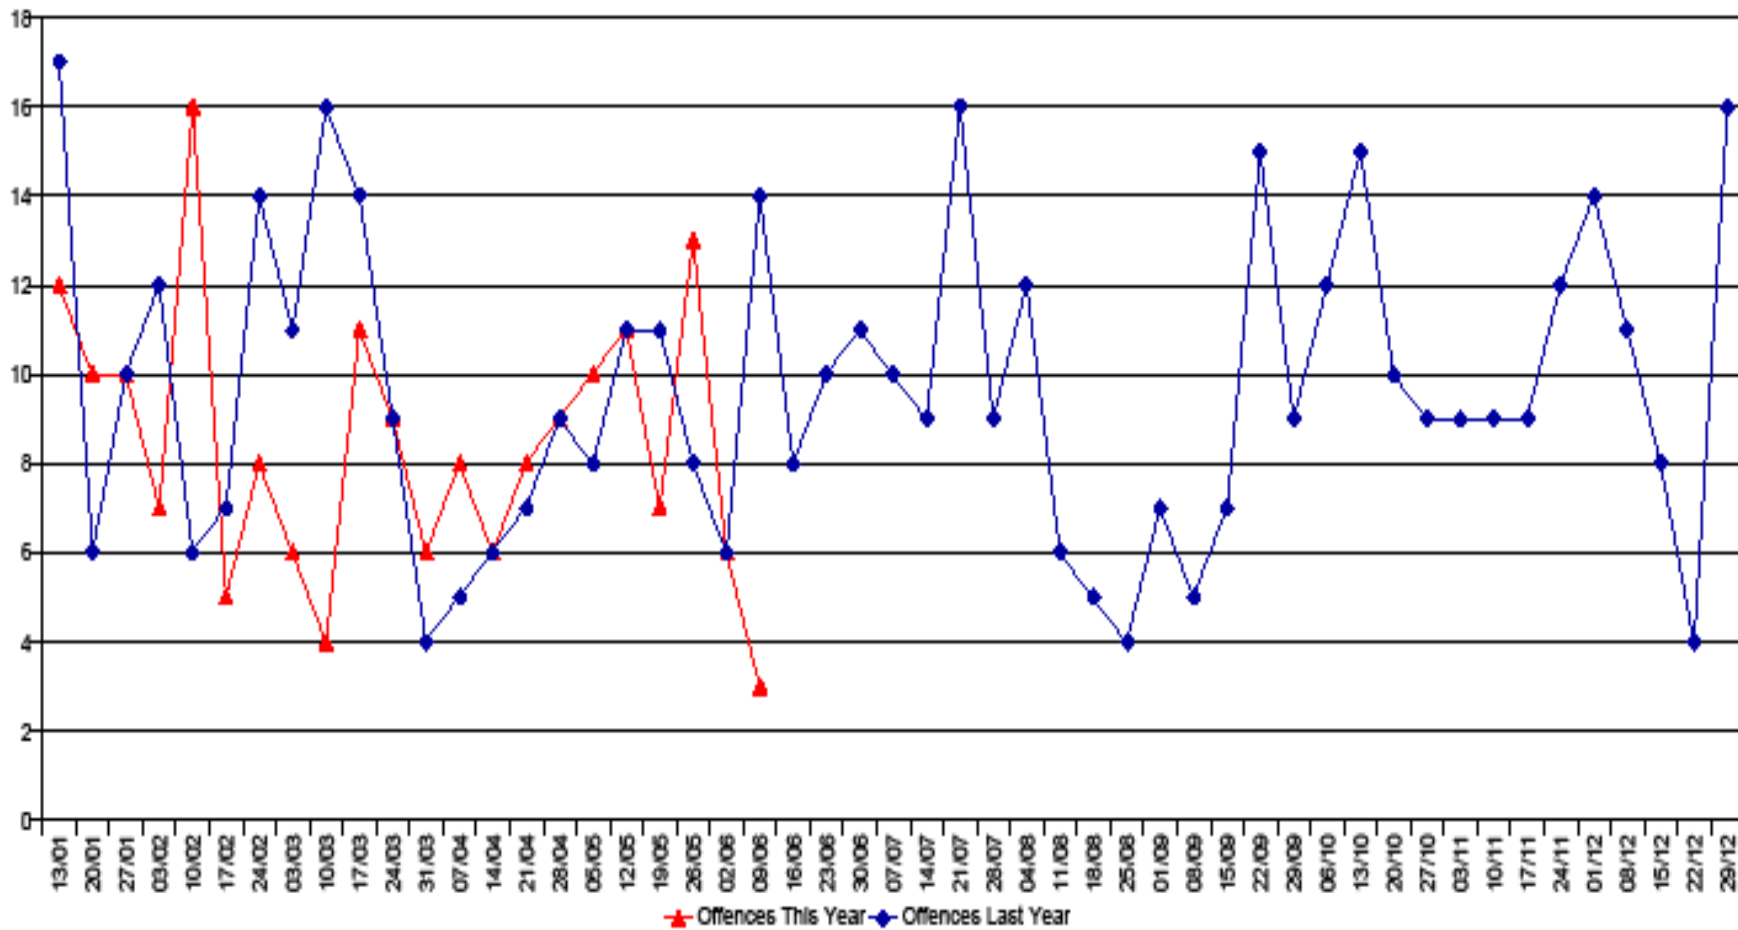

Knife Crime Offences and Sanction Detections - Lewisham

**METROPOLITAN
POLICE**

TOTAL POLICING