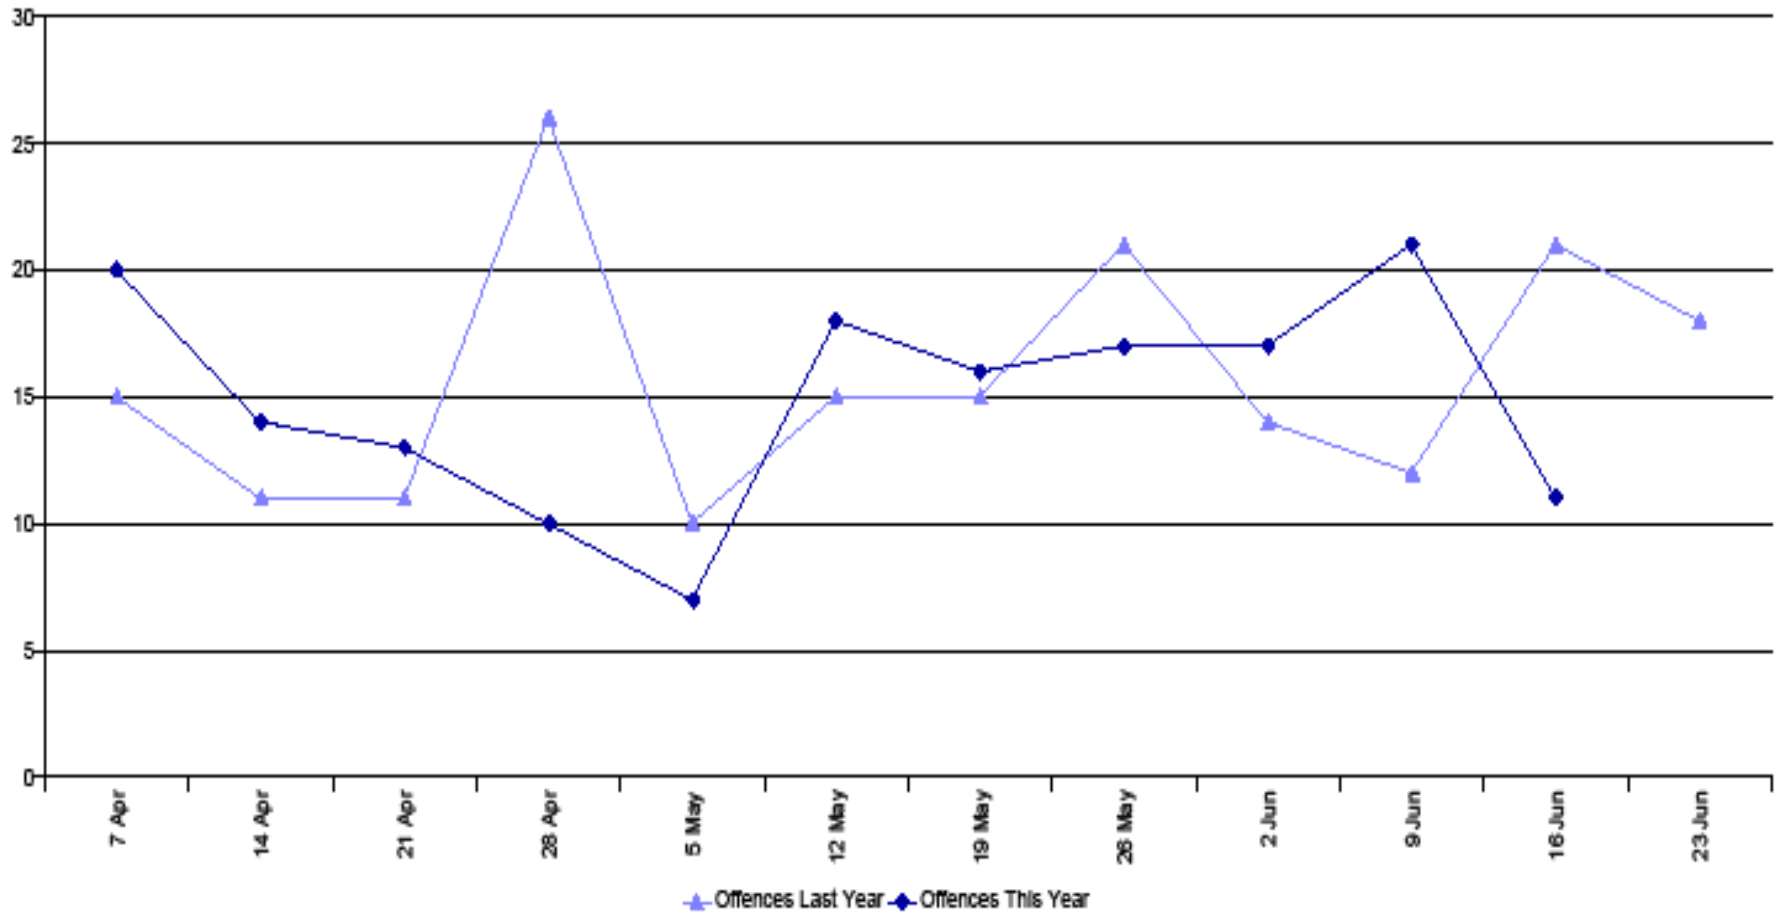

Weekly Theft of Motor Vehicle Performance - Lewisham

**METROPOLITAN
POLICE**

TOTAL POLICING